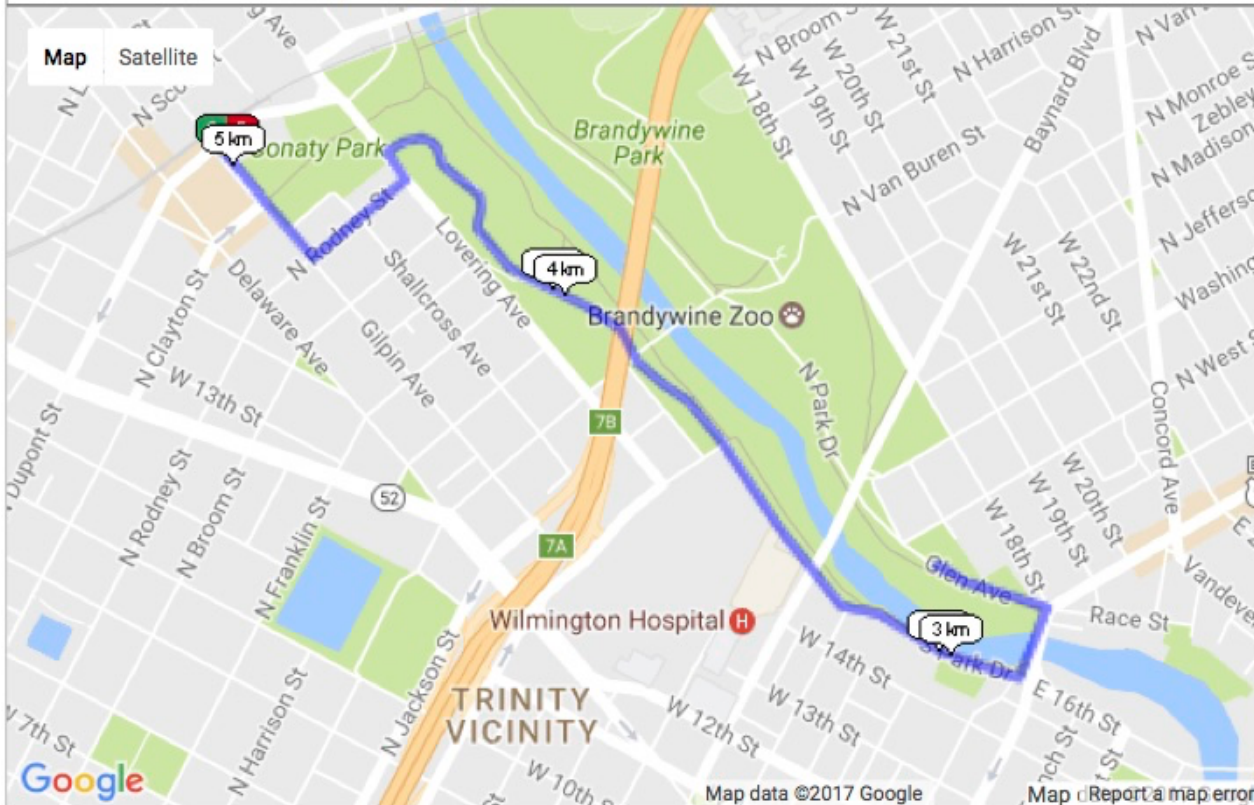

New Trolley Square Route

Distance: 3.12 miles / 5.02 km

Location: Start: Trolley Square
Brandywine Park - Wilmington, DE, US

Attributes: out & back, mixed flat & hills, roads

Description: nice out and back route starting behind Trolley Square to Brandywine Park and back same way to Trolley Square. usatf cert. 10k route can be use by running 5k twice