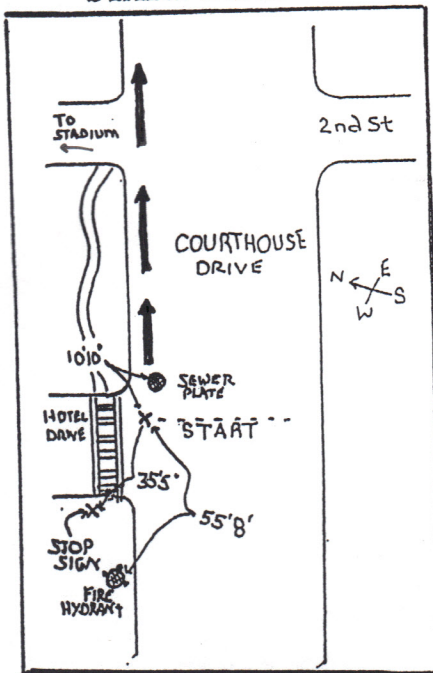

CORPORATE FUN RUN 5K

@ L.I. Ducks/Bethpage Stadium
Central Islip, New York

CONES TO BE PLACED ON WEST EDGE OF SAFETY ZONE
RUNNERS MUST STAY RIGHT OF CONES
ON EASTVIEW DRIVE

- 1 Mi: West side of Eastview Dr., 120 ft. north of Maya Circle.
- 2 Mi: 7 ft. south of Brick Cross walk @ Admissions North.
- 3 Mi: At Northeast corner of garage West of Gate to stadium.

START DETAILS

PARKING LOT TURN DETAILS

Measured by G. Westerfield
garywesterfield@verizon.net
631-834-9340

FINISH DETAILS