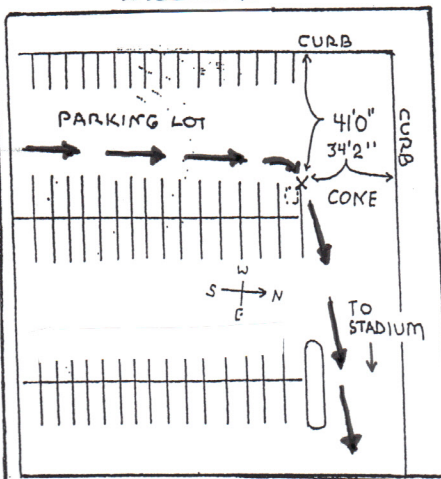

CORPORATE FUN RUN 5K

@ L.I. Ducks/Bethpage Stadium
Central Islip, New York

CONES TO BE PLACED ON WEST EDGE OF SAFETY ZONE
RUNNERS MUST STAY RIGHT OF CONES
ON EASTVIEW DRIVE

- 1 Mi: West side of Eastview Dr., 120 ft. north of Maya Circle.
- 2 Mi: 7 ft. south of Brick Cross walk @ Admissions North.
- 3 Mi: At Northeast corner of garage West of Gate to stadium.

START DETAILS

PARKING LOT TURN DETAILS

Measured by G. Westerfield
garywesterfield@verizon.net
631-834-9340

FINISH DETAILS