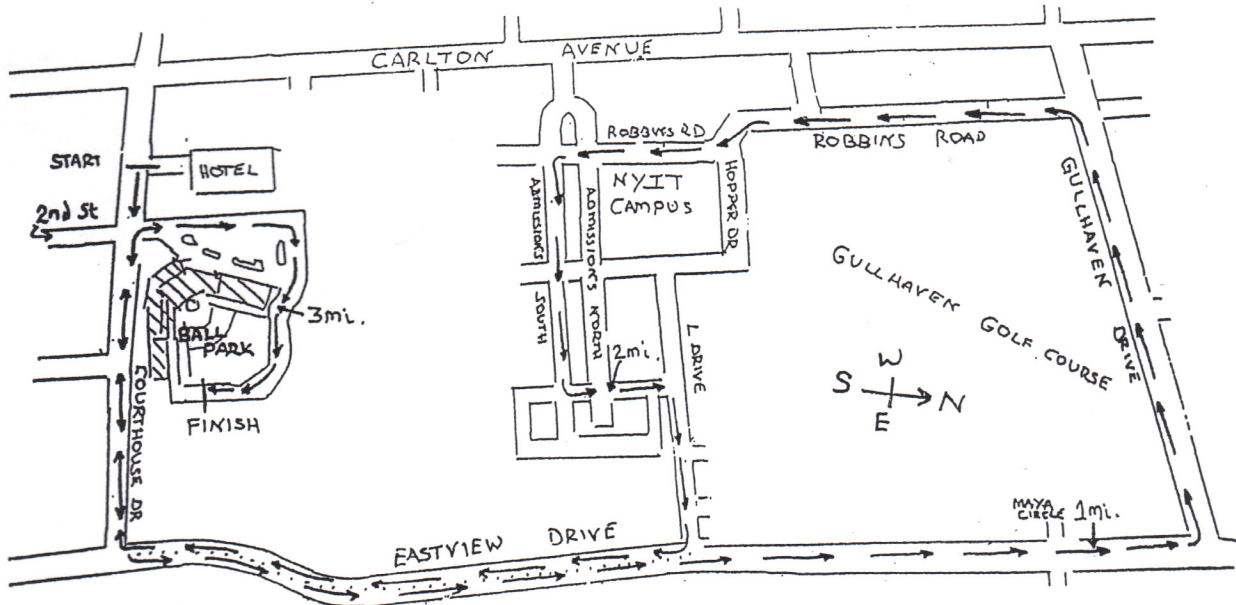

CORPORATE FUN RUN 5K

@ L.I. Ducks/Bethpage Stadium
Central Islip, New York

CONES TO BE PLACED ON WEST EDGE OF SAFETY ZONE
RUNNERS MUST STAY RIGHT OF CONES
ON EASTVIEW DRIVE

- 1 Mi: West side of Eastview Dr., 120 ft. north of Maya Circle.
- 2 Mi: 7 ft. south of Brick Cross walk @ Admissions North.
- 3 Mi: At Northeast corner of garage West of Gate to stadium.

START DETAILS

PARKING LOT TURN DETAILS

Measured by G. Westerfield
garywesterfield@verizon.net
631-834-9340

FINISH DETAILS